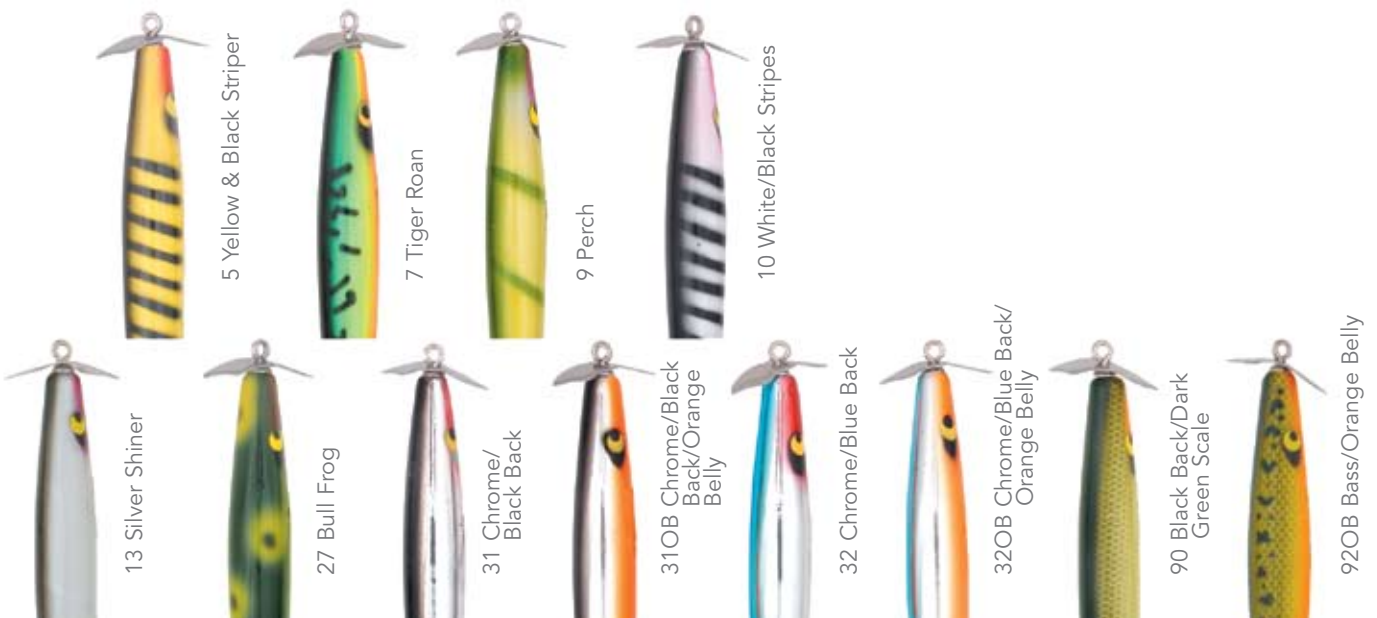

32 Chrome/Blue Back

32OB Chrome/Blue Back/Orange Belly

35 Clown

69 Gold Rogue

Set Yourself Apart™

DEVIL'S HORSE®

The Devil's Horse is a classic, prop-equipped, handcrafted wood lure. The unique buoyancy of wood, combined with two carefully balanced, surface-churning propellers, duplicates the unique commotion of fleeing shad to produce rod-busting strikes from surface feeding fish.

MODEL	NAME	SIZE (in)	SIZE (cm)	WEIGHT (oz)	WEIGHT (g)	HOOK SIZE
AF100	Devil's Horse	4 1/2	11.4	3/8	10.5	#6
AF200	Devil's Horse	4 1/2	11.4	1/2	12.0	#4

Devil's Horse Available Colors

MODEL	NAME	SIZE (in)	SIZE (cm)	WEIGHT (oz)	WEIGHT (g)	HOOK SIZE
AF100	Devil's Horse	5, 7, 9, 10, 13, 27, 31, 31OB, 32, 32OB, 90, 92OB				
AF200	Devil's Horse	5, 7, 9, 10, 13, 27, 31, 90				

AF100
Chrome/Blue Back/
Orange Belly

AF200
Perch

5 Yellow & Black Striper

7 Tiger Roan

9 Perch

10 White/Black Stripes

13 Silver Shiner

27 Bull Frog